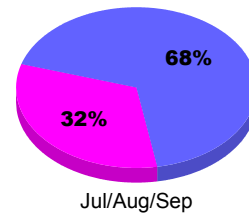

**Membership Results
2011-2012**

**Membership
2010-2011**

Month	Net Memb Goal	Actual New Memb	Actual Dropped Memb	Gain/Loss of Memb	Gain/Loss of Memb
Jul/Aug/Sep	12	12	-7	5	24
Totals	12	12	-7	5	24

Membership Results 2011-2012

Goal, New, Dropped, Gain/Loss

Comparison of Membership Gain/Loss

Current Year Compared to the Previous Year

Gender Comparison 2011-2012

■ Male ■ Female