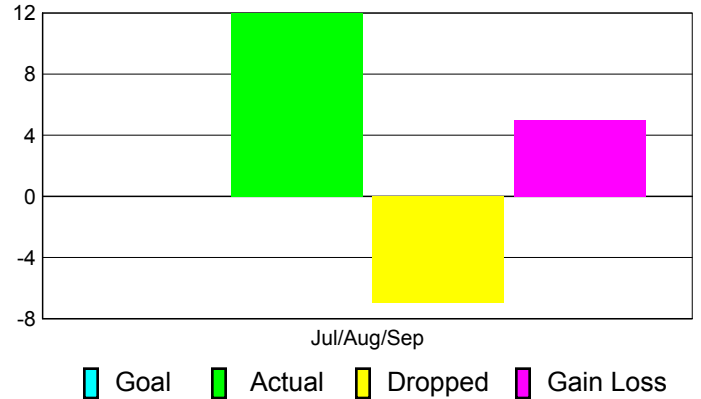

Membership Results 2011-2012

Goal, New, Dropped, Gain/Loss